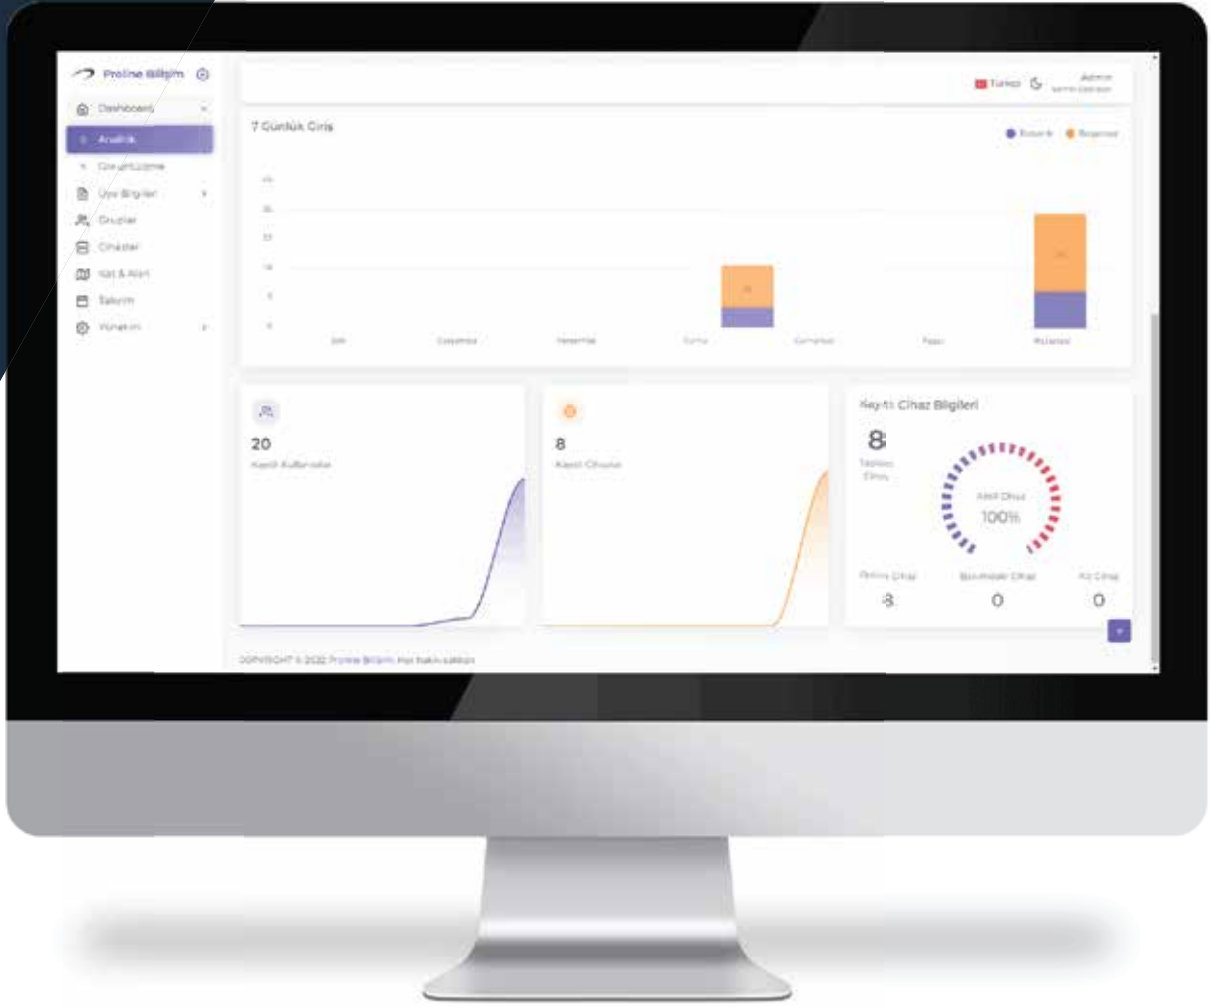

State Institutions

Instant Tracking

Reporting

Time and Participation

Latest Technology with Secure Microservice Infrastructure

Fast and Easy-to-Use Modular Structure

Capability to Work with Different Databases

Modular Web Application

Customer Focused

User Friendly

Functional

Modular Structure

Fast Integration

**End-to-End
Secure Solution**

User Interface

We make biometric passing systems more reliable and faster with artificial intelligence and environment analysis.

Software

Management and Reporting

With the Management application, control of the cabins and all users entering and exiting the cabins is ensured. Users will be able to log in with the access permission provided by the administrators and authorized persons. Which cabin a user can enter or which users can enter a turnstile/door in which time period; all these are under supervision and control. In addition, access to information regarding all environment components relating to passing can be provided at the turnstile/door endpoint.